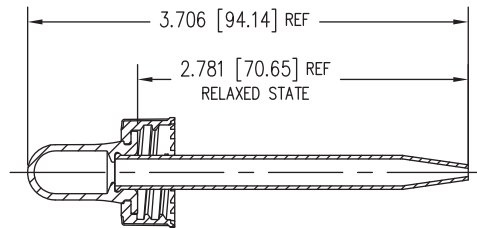

108222

20-400 Black Dropper with 75mm Glass Pipette
K.G. International - sales@kgint.com - +1 305 499-9816

ASSEMBLED SECTION ACTUAL SIZE

ASSEMBLED ACTUAL SIZE