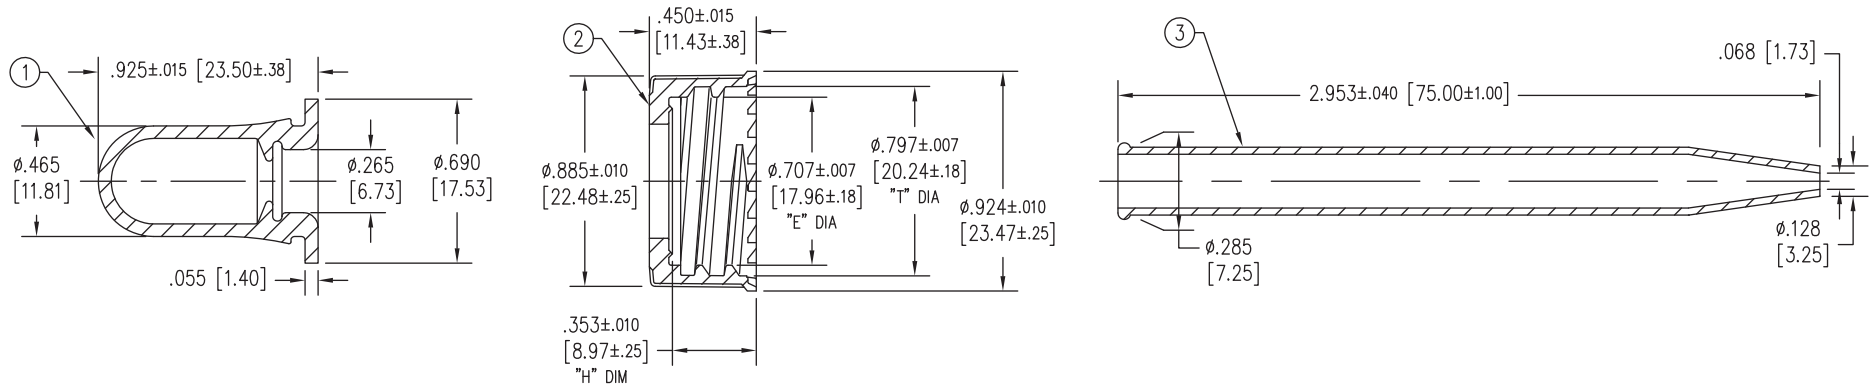

108222

20-400 Black Dropper with 75mm Glass Pipette
K.G. International - sales@kgint.com - +1 305 499-9816

ASSEMBLED SECTION ACTUAL SIZE

ASSEMBLED ACTUAL SIZE